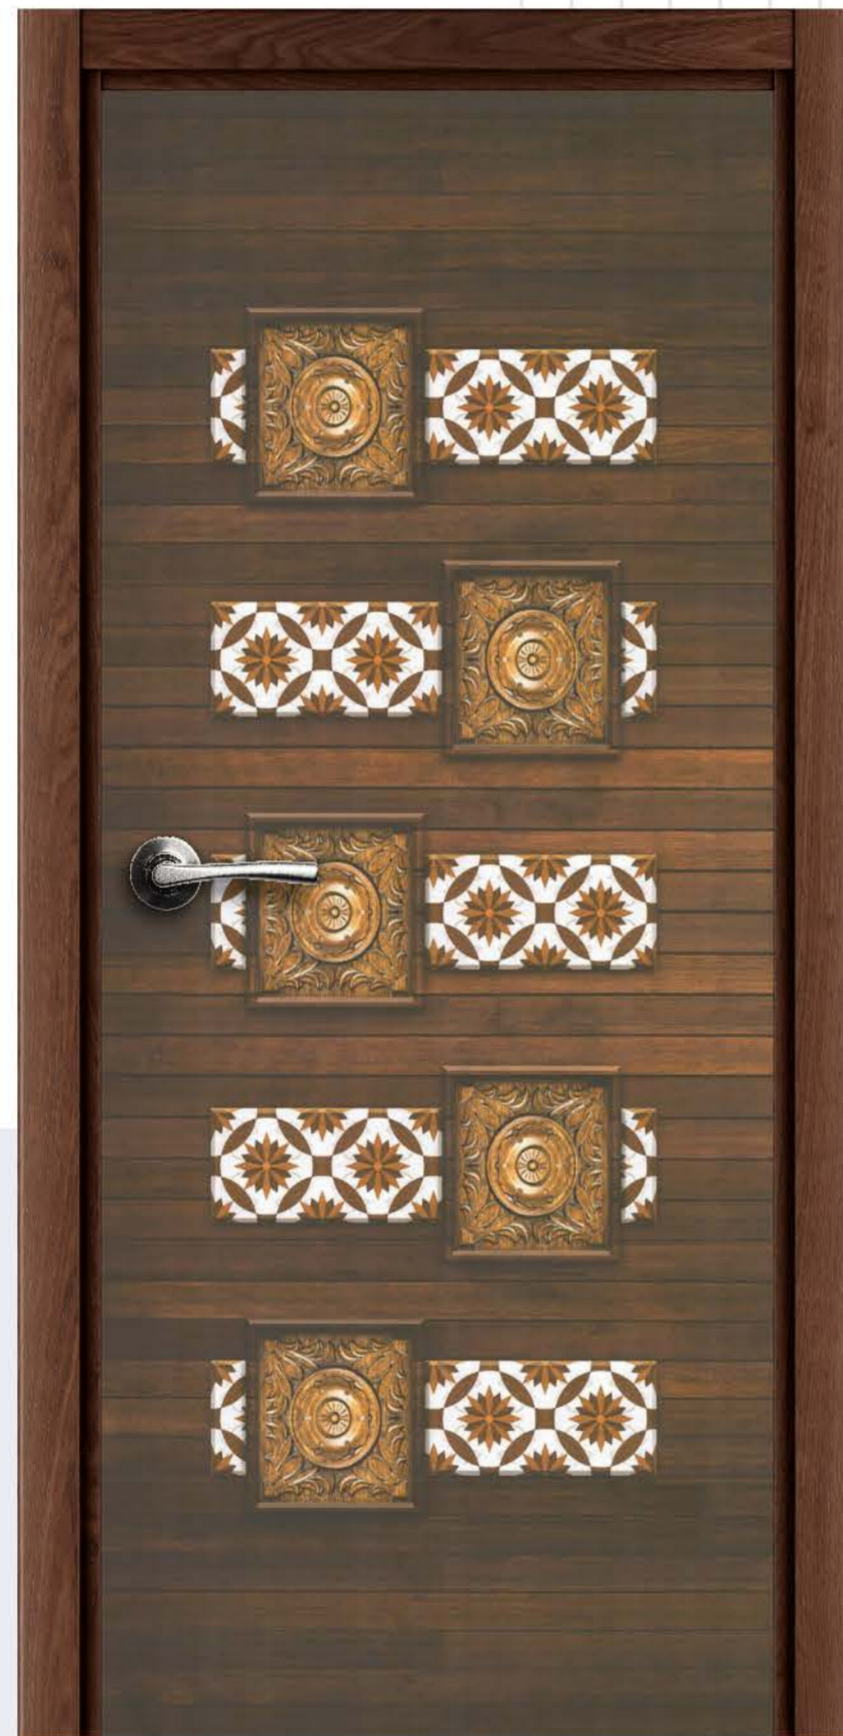

AVAILABLE SIZE: 7FT. X 3.25FT.

 DG-12 (MT)

AVAILABLE SIZE: 7FT. X 3.25FT.

 DG-13 (MT)

AVAILABLE SIZE: 7FT. X 3.25FT.

 DG-14 (MT)

AVAILABLE SIZE: 7FT. X 3.25FT.

FEEL THE REAL EXPERIENCE

Accessories most distinguished piece of most distinguished interiors.

 DG-79 (HG)

AVAILABLE SIZE: 7FT. X 3.25FT.

 DG-97 (HG)

AVAILABLE SIZE: 7FT. X 3.25FT.

 DG-96 (MT)

AVAILABLE SIZE: 7FT. X 3.25FT.

 DG-105 (MT)