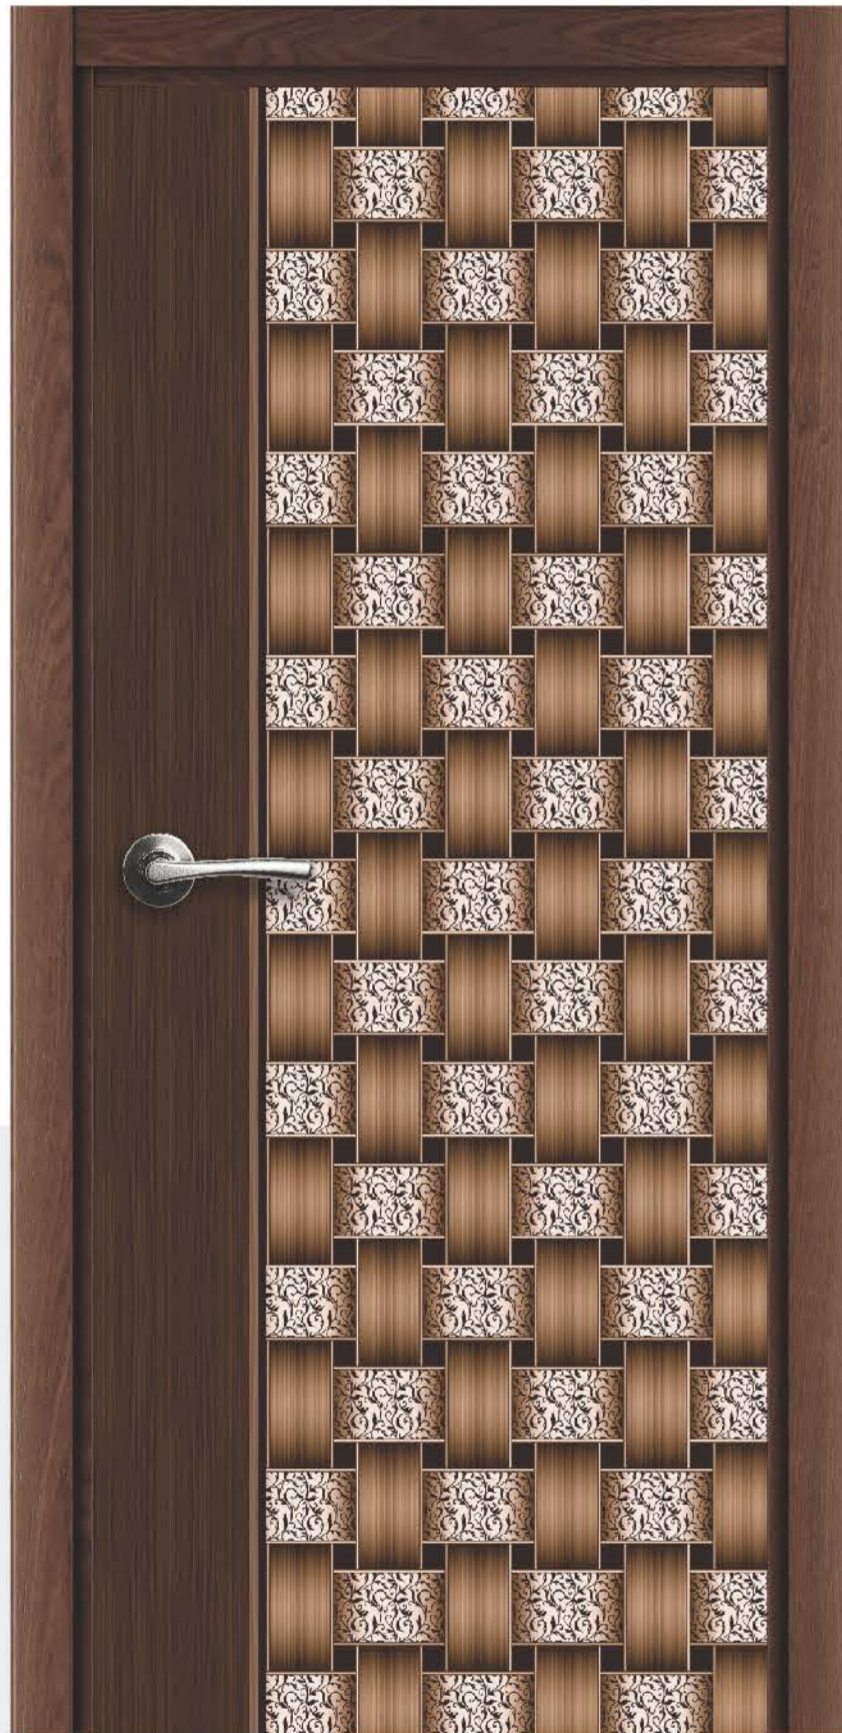

AVAILABLE SIZE: 7FT. X 3.25FT.

 **MAT-547**

AVAILABLE SIZE: 7FT. X 3.25FT.

 **MAT-546**

AVAILABLE SIZE: 7FT. X 3.25FT.

 **MAT-557**

AVAILABLE SIZE: 7FT. X 3.25FT.

FEEL THE REAL EXPERIENCE

Accessories most distinguished piece of most distinguished interiors.

 **MAT-560**

AVAILABLE SIZE: 7FT. X 3.25FT.

 **MAT-562**

AVAILABLE SIZE: 7FT. X 3.25FT.

 **MAT-563**

AVAILABLE SIZE: 7FT. X 3.25FT.

 **MAT-564**

AVAILABLE SIZE: 7FT. X 3.25FT.

\*NOTE : ACTUAL COLOUR MAY VARY DUE TO PRINTING LIMITATIONS.

Natural appearance that discreetly blends and enhances the essential of natural of the spaces.

FEEL THE REAL EXPERIENCE