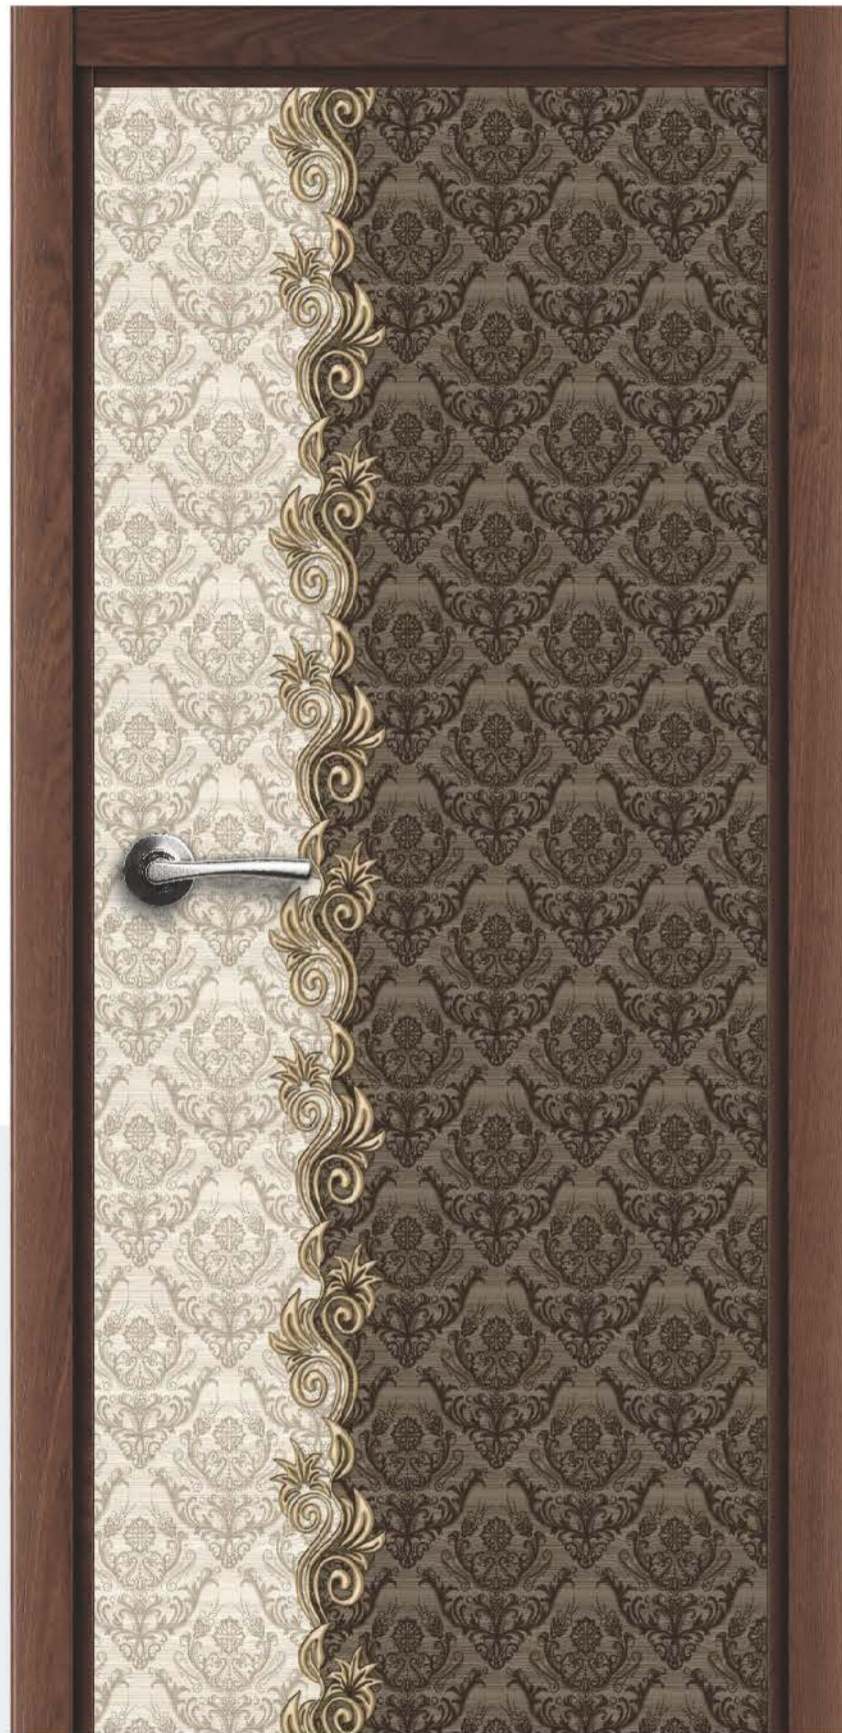

Natural appearance that discreetly blends and enhances the essential of natural of the spaces.

FEEL THE REAL

EXPERIENCE

MAT-488

AVAILABLE SIZE: 7FT. X 3.25FT.

AVAILABLE SIZE: 7FT. X 3.25FT.

AVAILABLE SIZE: 7FT. X 3.25FT.

AVAILABLE SIZE: 7FT. X 3.25FT.