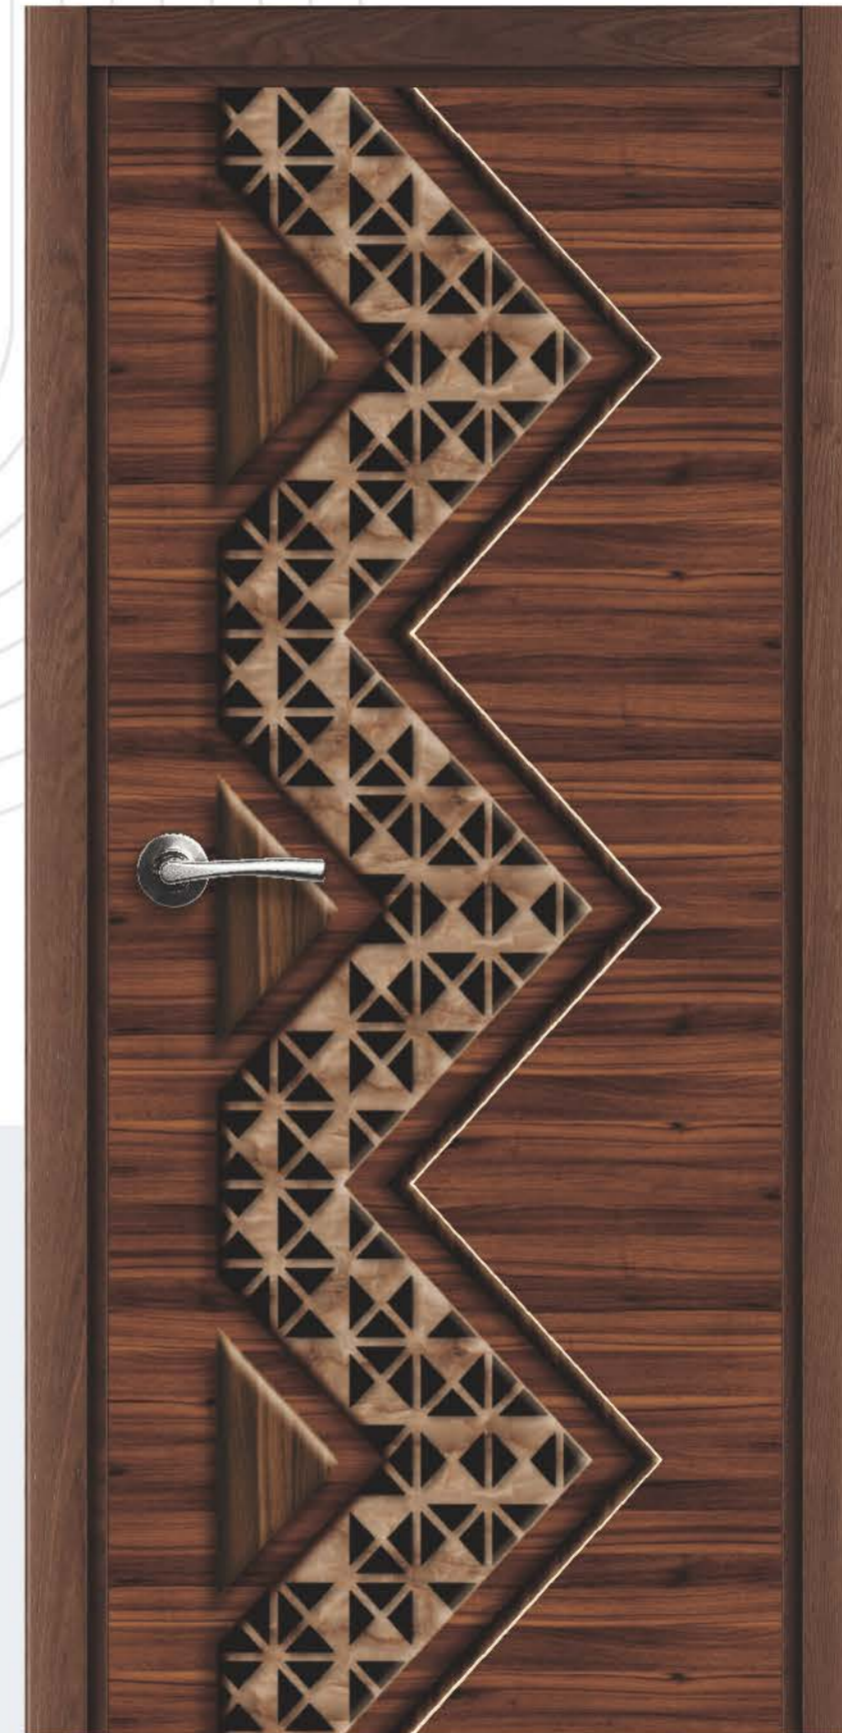

FEEL THE REAL EXPERIENCE

Add more finesse and perfection to your spaces with our designs

AVAILABLE SIZE: 7FT. X 3.25FT.

AVAILABLE SIZE: 7FT. X 3.25FT. & 8FT. X 4FT.

MAT-187

AVAILABLE SIZE: 7FT. X 3.25FT. & 8FT. X 4FT.

AVAILABLE SIZE: 7FT. X 3.25FT. & 8FT. X 4FT.