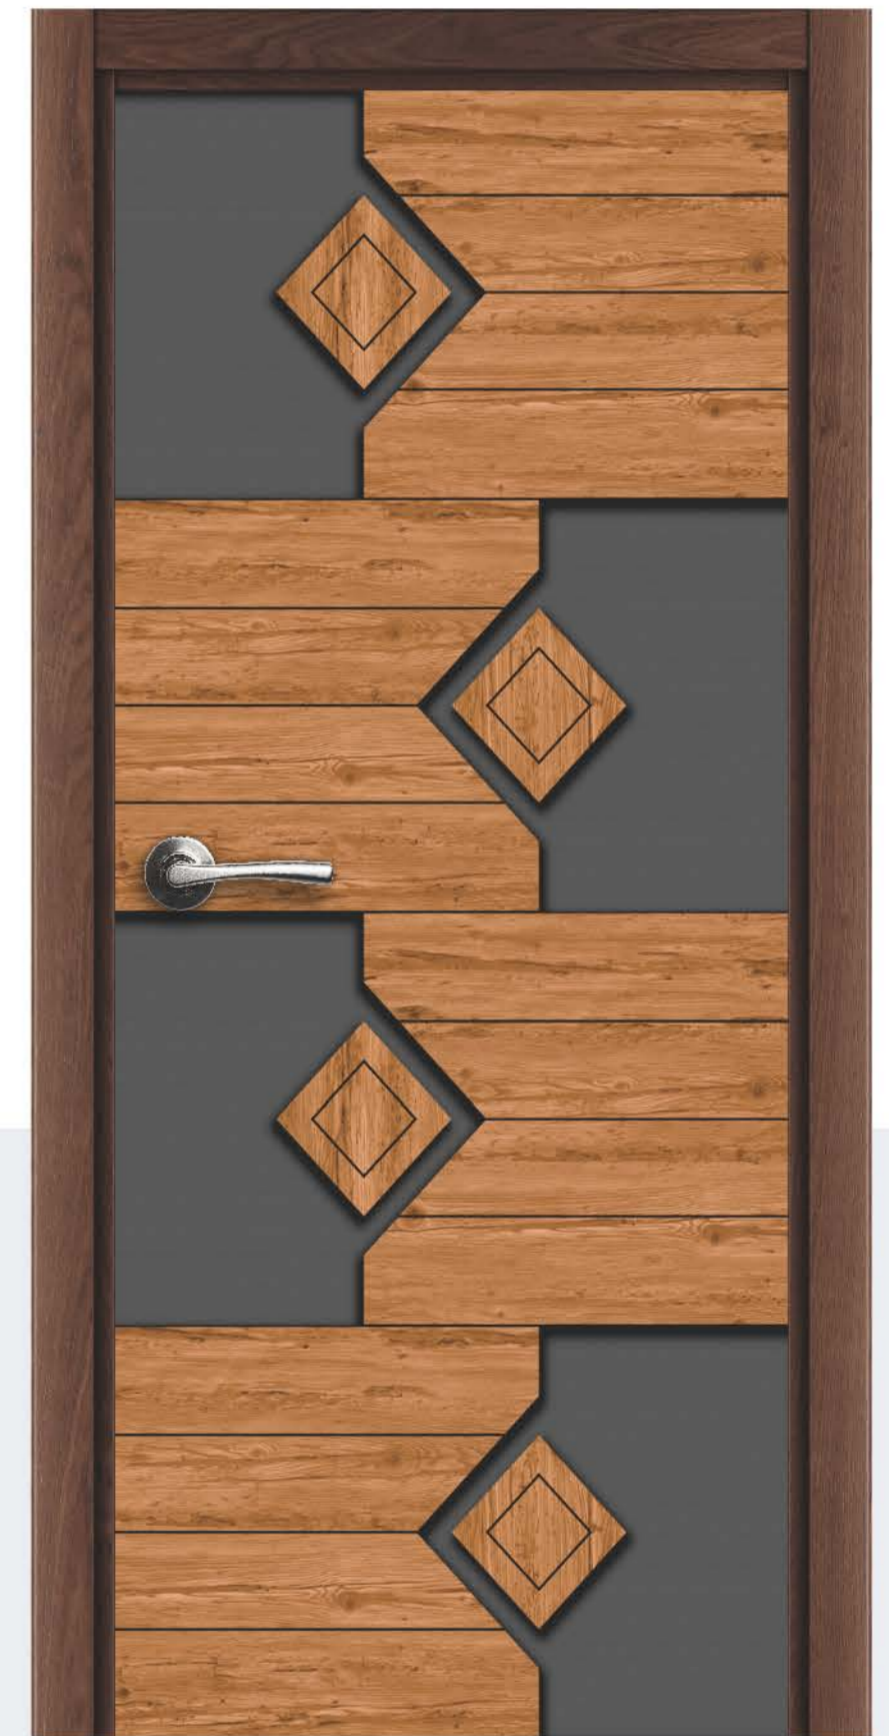

AVAILABLE SIZE: 7FT. X 3.25FT. & 8FT. X 4FT.

 **MAT-690**

AVAILABLE SIZE: 7FT. X 3.25FT. & 8FT. X 4FT.

 **MAT-190**

AVAILABLE SIZE: 7FT. X 3.25FT.

\*NOTE : ACTUAL COLOUR MAY VARY DUE TO PRINTING LIMITATIONS.

FEEL THE REAL EXPERIENCE

Accessories most distinguished piece of most distinguished interiors.

 **MAT-189**

AVAILABLE SIZE: 7FT. X 3.25FT.

 **MAT-188**

AVAILABLE SIZE: 7FT. X 3.25FT.

 **MAT-183**

AVAILABLE SIZE: 7FT. X 3.25FT.