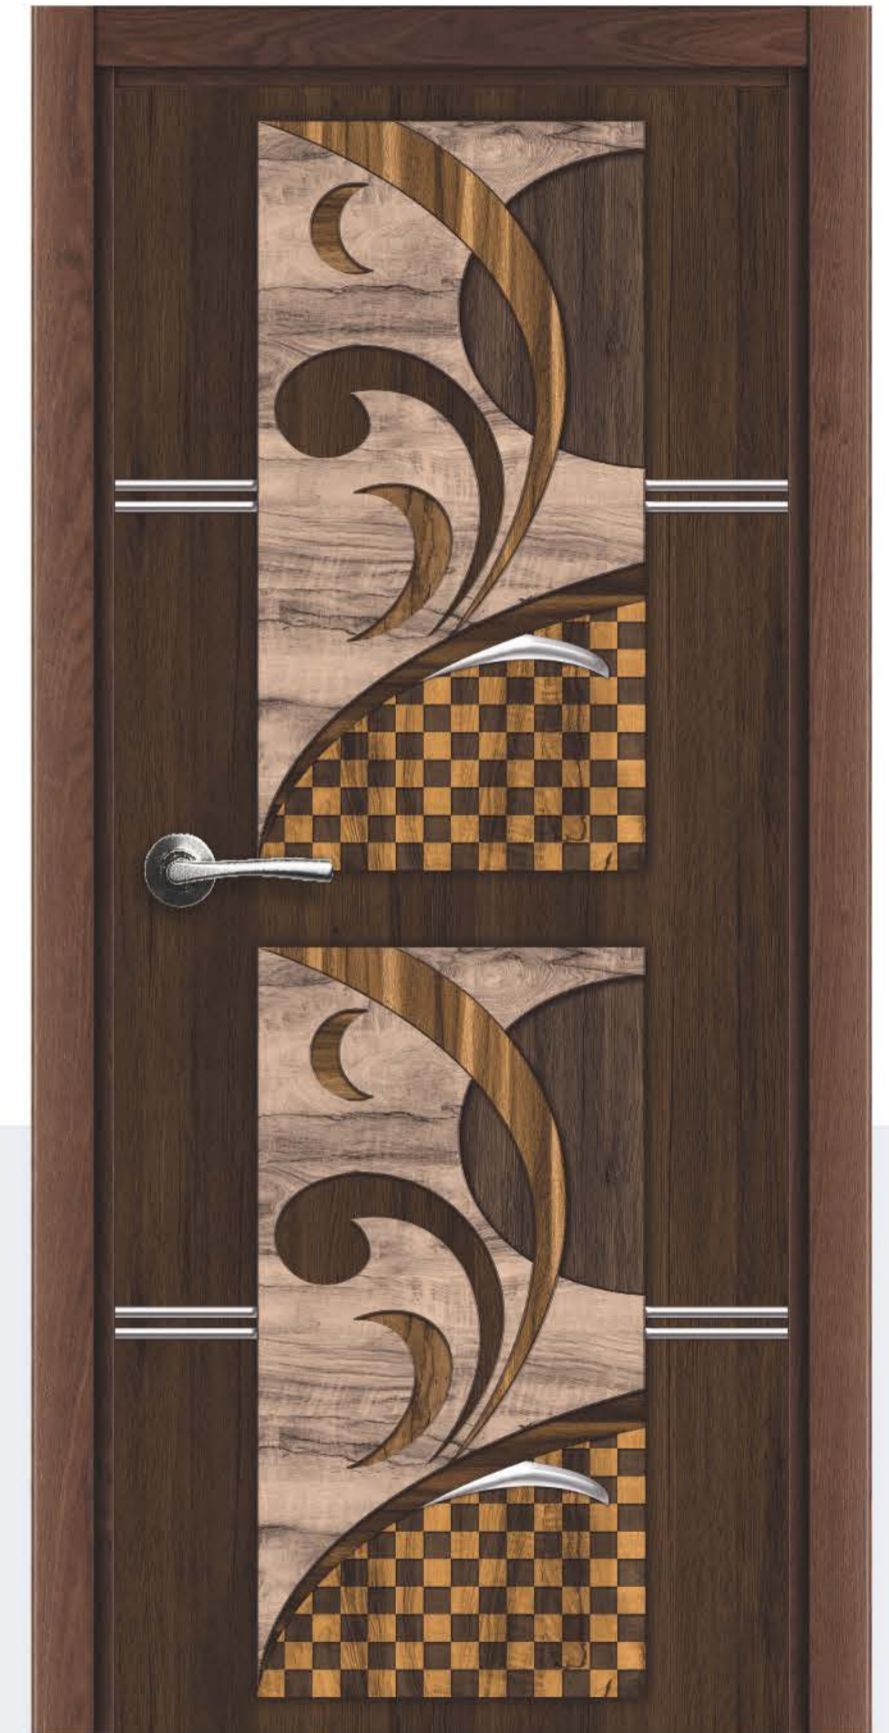

AVAILABLE SIZE: 7FT. X 3.25FT.

 **MAT-346**

AVAILABLE SIZE: 7FT. X 3.25FT.

FEEL THE REAL EXPERIENCE

Accessories most distinguished piece of most distinguished interiors.

 **MAT-335**

AVAILABLE SIZE: 7FT. X 3.25FT.

 **MAT-507**

AVAILABLE SIZE: 8FT. X 4FT.

 **MAT-505**

AVAILABLE SIZE: 8FT. X 4FT.

 **MAT-533**

AVAILABLE SIZE: 8FT. X 4FT.

Natural appearance that discreetly blends and enhances the essential of natural of the spaces.

FEEL THE REAL

EXPERIENCE

**MAT-488**

AVAILABLE SIZE: 7FT. X 3.25FT.

**MAT-548**

AVAILABLE SIZE: 7FT. X 3.25FT.

**MAT-571**

AVAILABLE SIZE: 7FT. X 3.25FT.