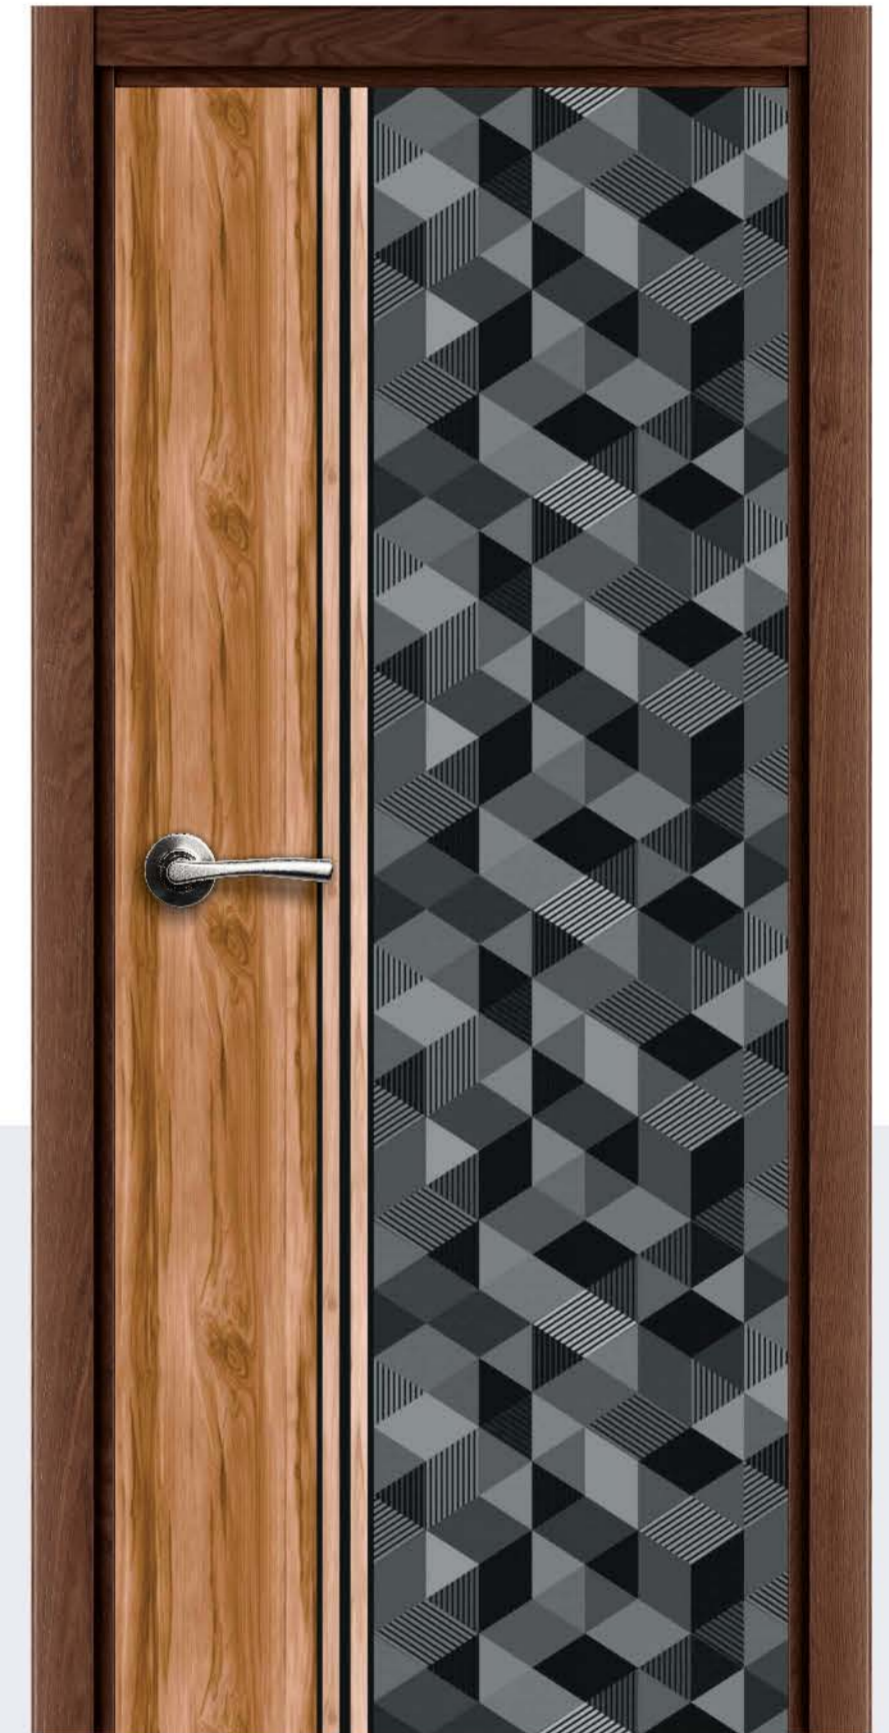

FEEL THE REAL EXPERIENCE

Add more finesse and perfection to your spaces with our designs

AVAILABLE SIZE: 7FT. X 3.25FT.

AVAILABLE SIZE: 7FT. X 3.25FT.

AVAILABLE SIZE: 7FT. X 3.25FT.

EG-657

AVAILABLE SIZE: 7FT. X 3.25FT.