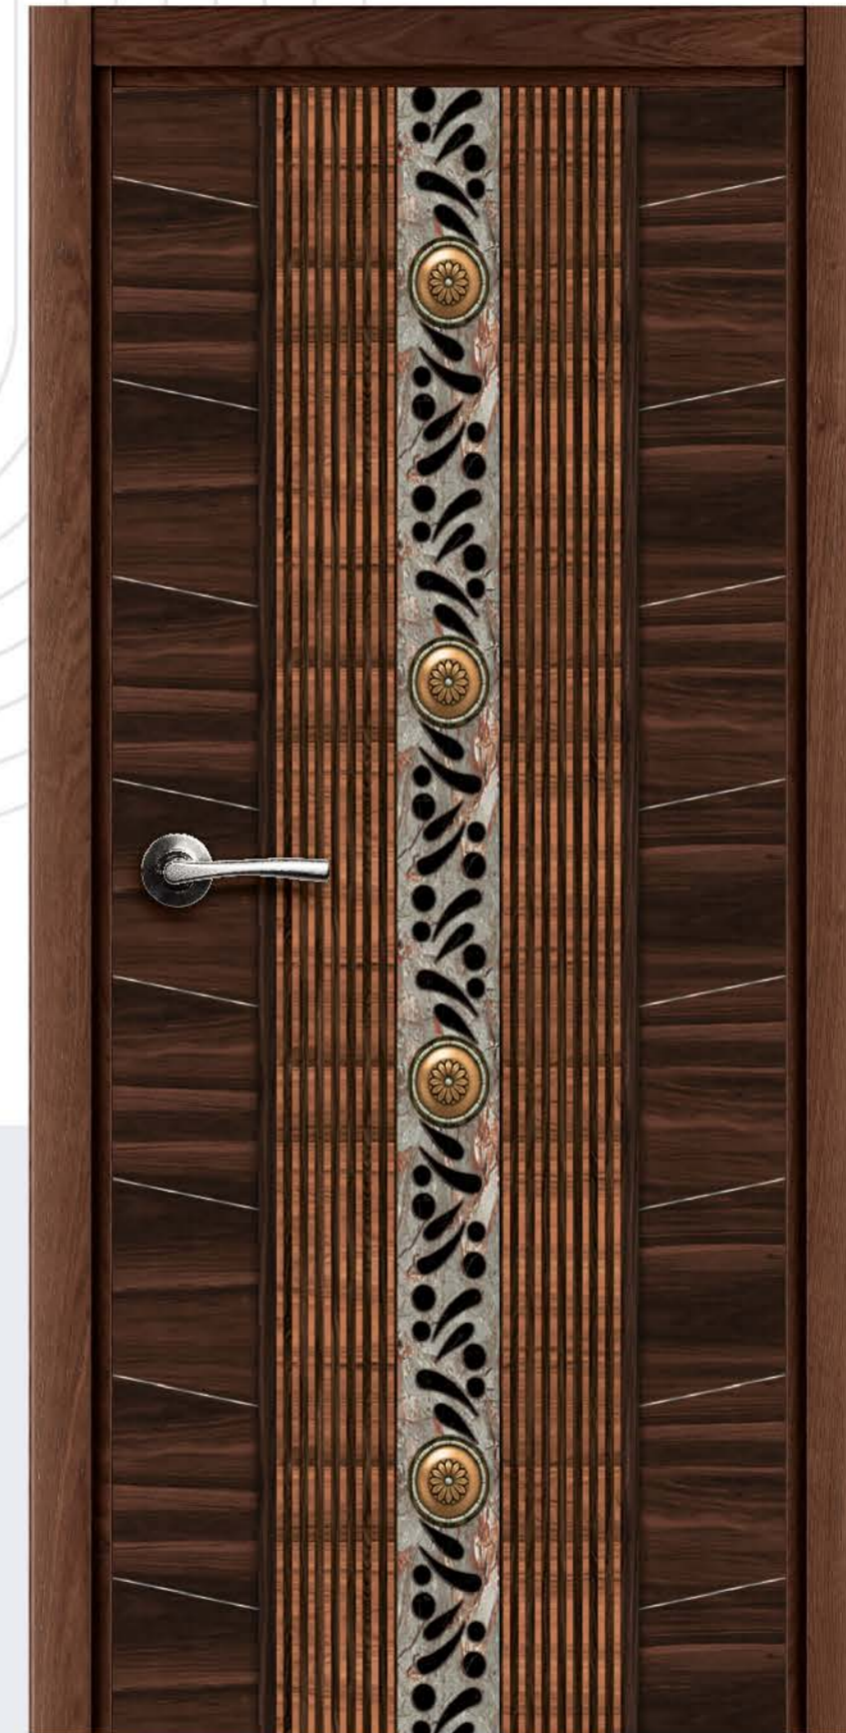

AVAILABLE SIZE: 7FT. X 3.25FT.

 HG-572

AVAILABLE SIZE: 7FT. X 3.25FT.

FEEL THE REAL EXPERIENCE

Accessories most distinguished piece of most distinguished interiors.

 HG-583

AVAILABLE SIZE: 7FT. X 3.25FT.

PHENOMENAL