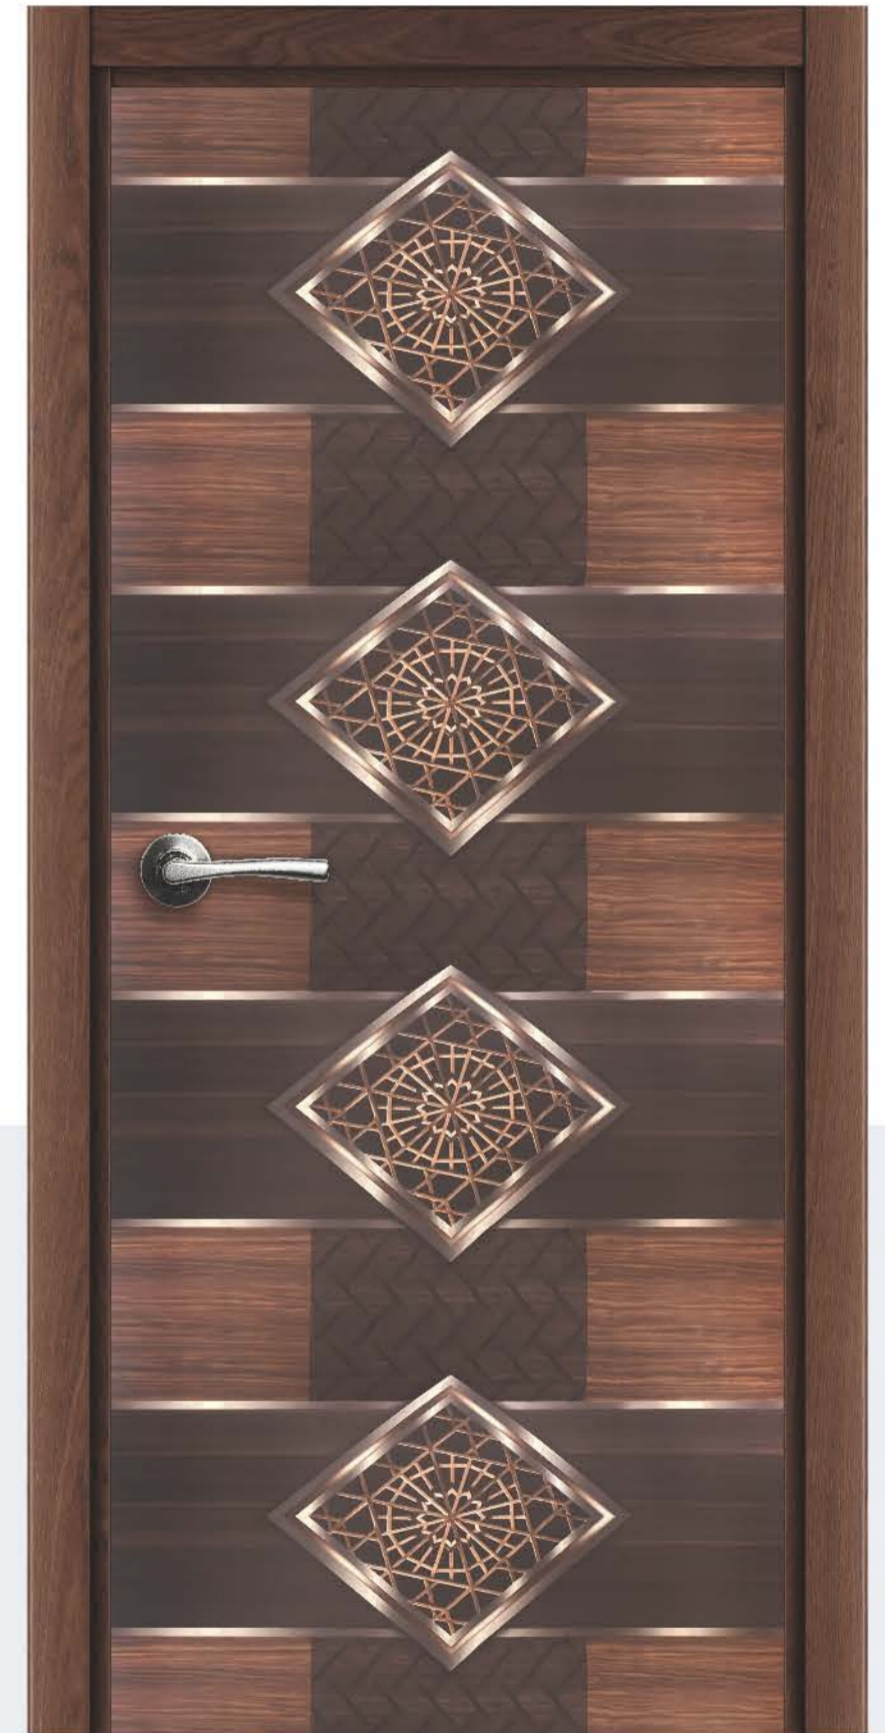

 MAT-448

AVAILABLE SIZE: 7FT. X 3.25FT.

Decorate your spaces with our dazzling and distinct design.

FEEL THE REAL

EXPERIENCE

 **MAT-619**

AVAILABLE SIZE: 7FT. X 3.25FT.

 **MAT-710**

AVAILABLE SIZE: 7FT. X 3.25FT.

 **MAT-503**

AVAILABLE SIZE: 7FT. X 3.25FT.

 **MAT-707**

AVAILABLE SIZE: 7FT. X 3.25FT.

\*NOTE : ACTUAL COLOUR MAY VARY DUE TO PRINTING LIMITATIONS.