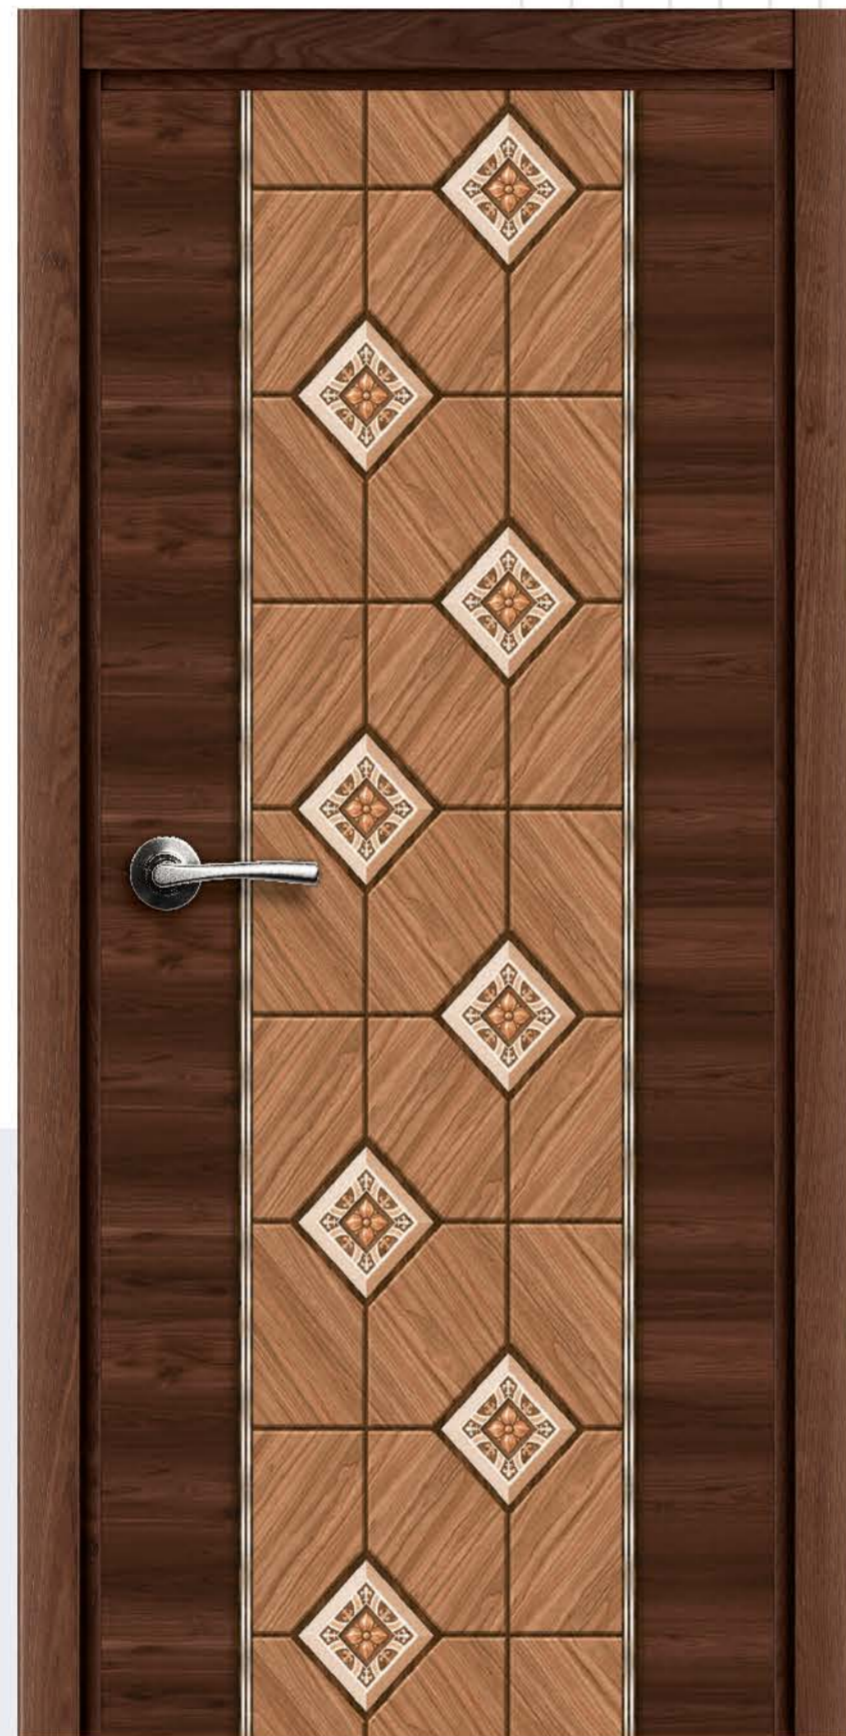

HI-GLOSS  
DOOR SERIES

Generic<sup>®</sup>  
EXOTIC DOOR

\*NOTE : ACTUAL COLOUR MAY VARY DUE TO PRINTING LIMITATIONS.

VERSATILE

 HG-613

AVAILABLE SIZE: 7FT. X 3.25FT.

FEEL THE REAL EXPERIENCE

Add more finesse and perfection to your spaces with our designs