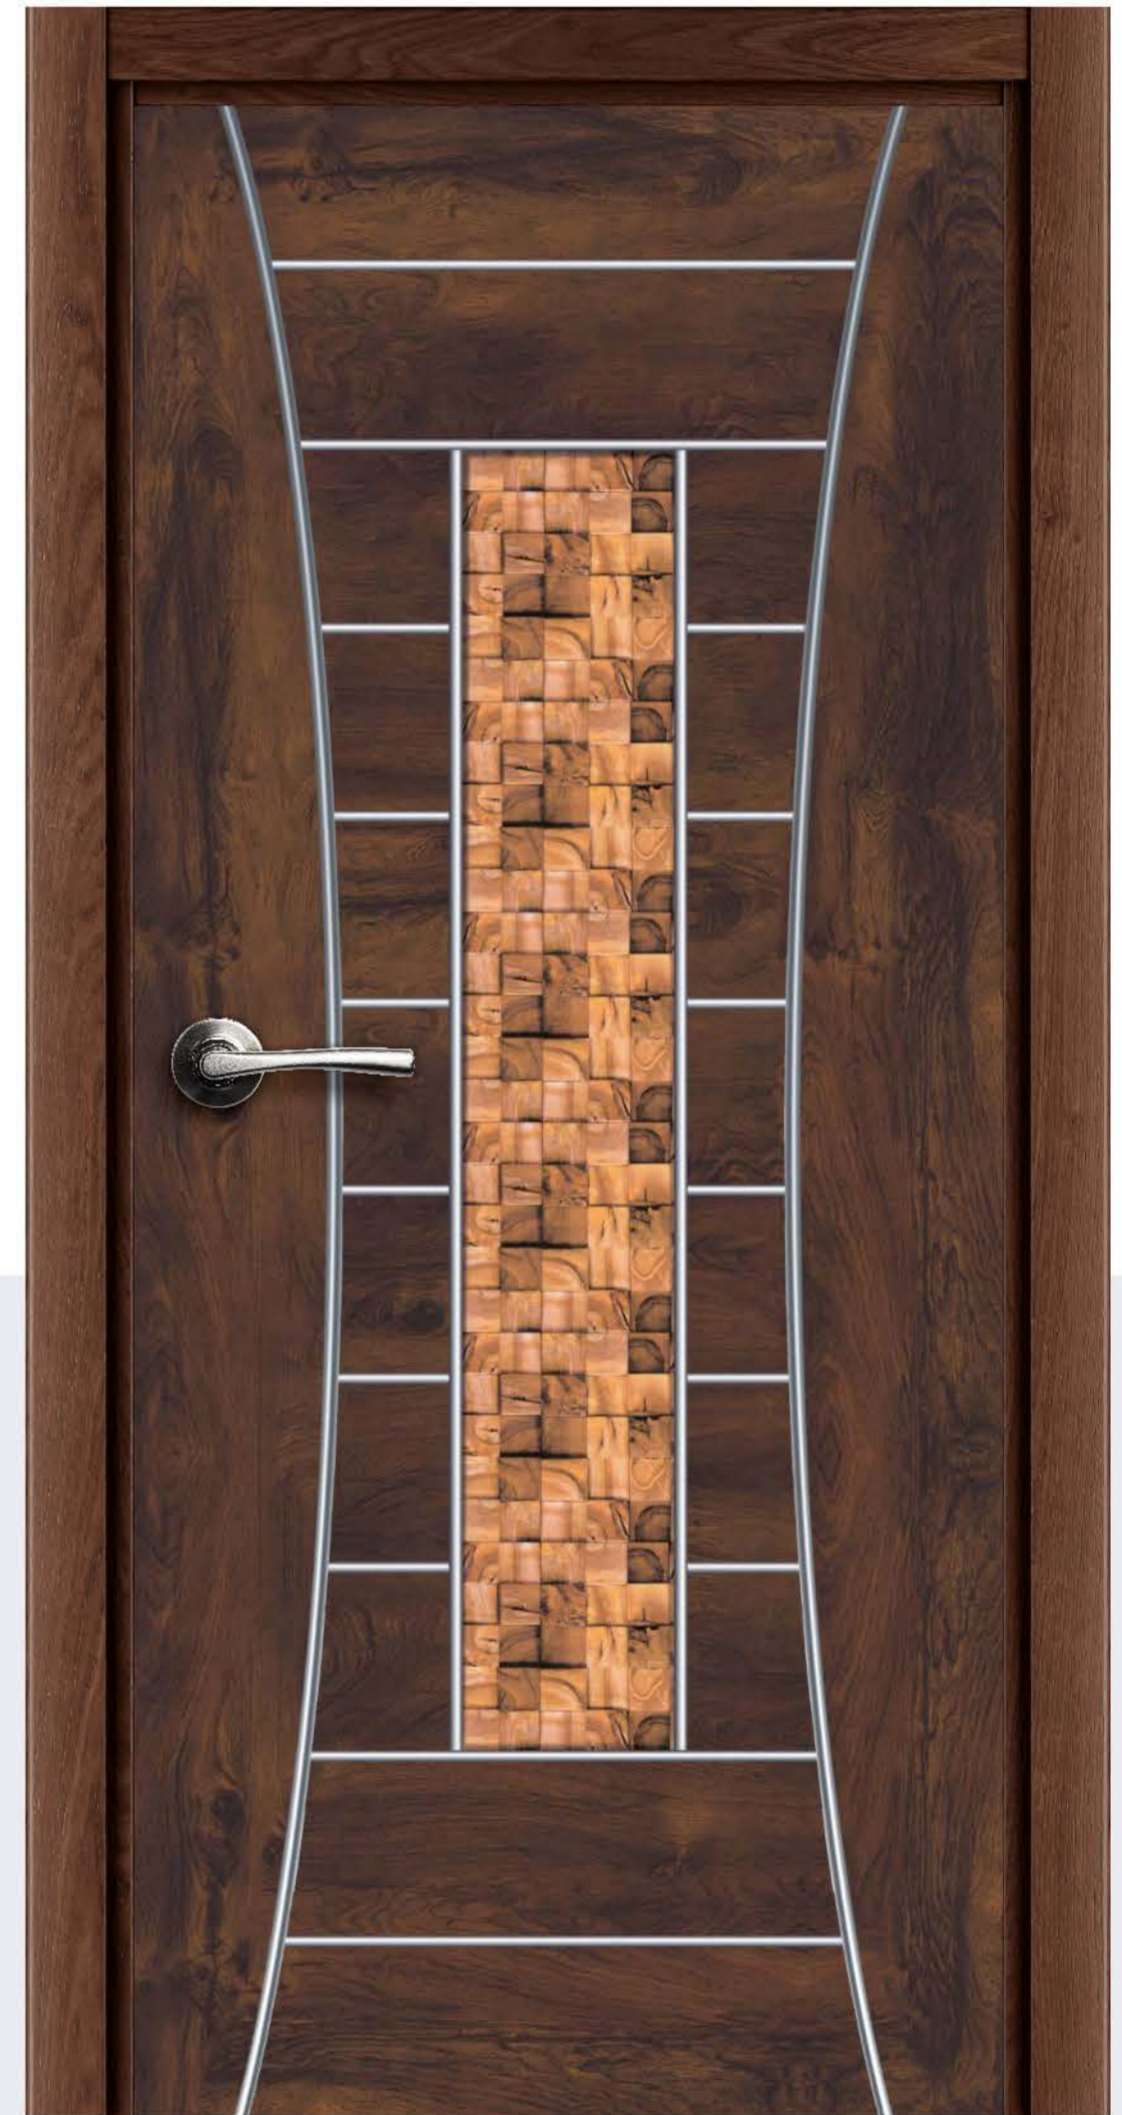

AVAILABLE SIZE: 7FT. X 3.25FT.

 DG-12 (MT)

AVAILABLE SIZE: 7FT. X 3.25FT.

 DG-13 (MT)

AVAILABLE SIZE: 7FT. X 3.25FT.

 DG-14 (MT)

AVAILABLE SIZE: 7FT. X 3.25FT.

FEEL THE REAL EXPERIENCE

Accessories most distinguished piece of most distinguished interiors.

 DG-79 (HG)

AVAILABLE SIZE: 7FT. X 3.25FT.

 DG-97 (HG)

AVAILABLE SIZE: 7FT. X 3.25FT.

 DG-96 (MT)

AVAILABLE SIZE: 7FT. X 3.25FT.

 DG-105 (MT)

AVAILABLE SIZE: 7FT. X 3.25FT.

FEEL THE REAL EXPERIENCE

\*NOTE : ACTUAL COLOUR MAY VARY DUE TO PRINTING LIMITATIONS.

Add more finesse and perfection to your spaces with our designs

DG-33 (MT)

AVAILABLE SIZE: 7FT. X 3.25FT.

DG-25 (MT)

AVAILABLE SIZE: 7FT. X 3.25FT.