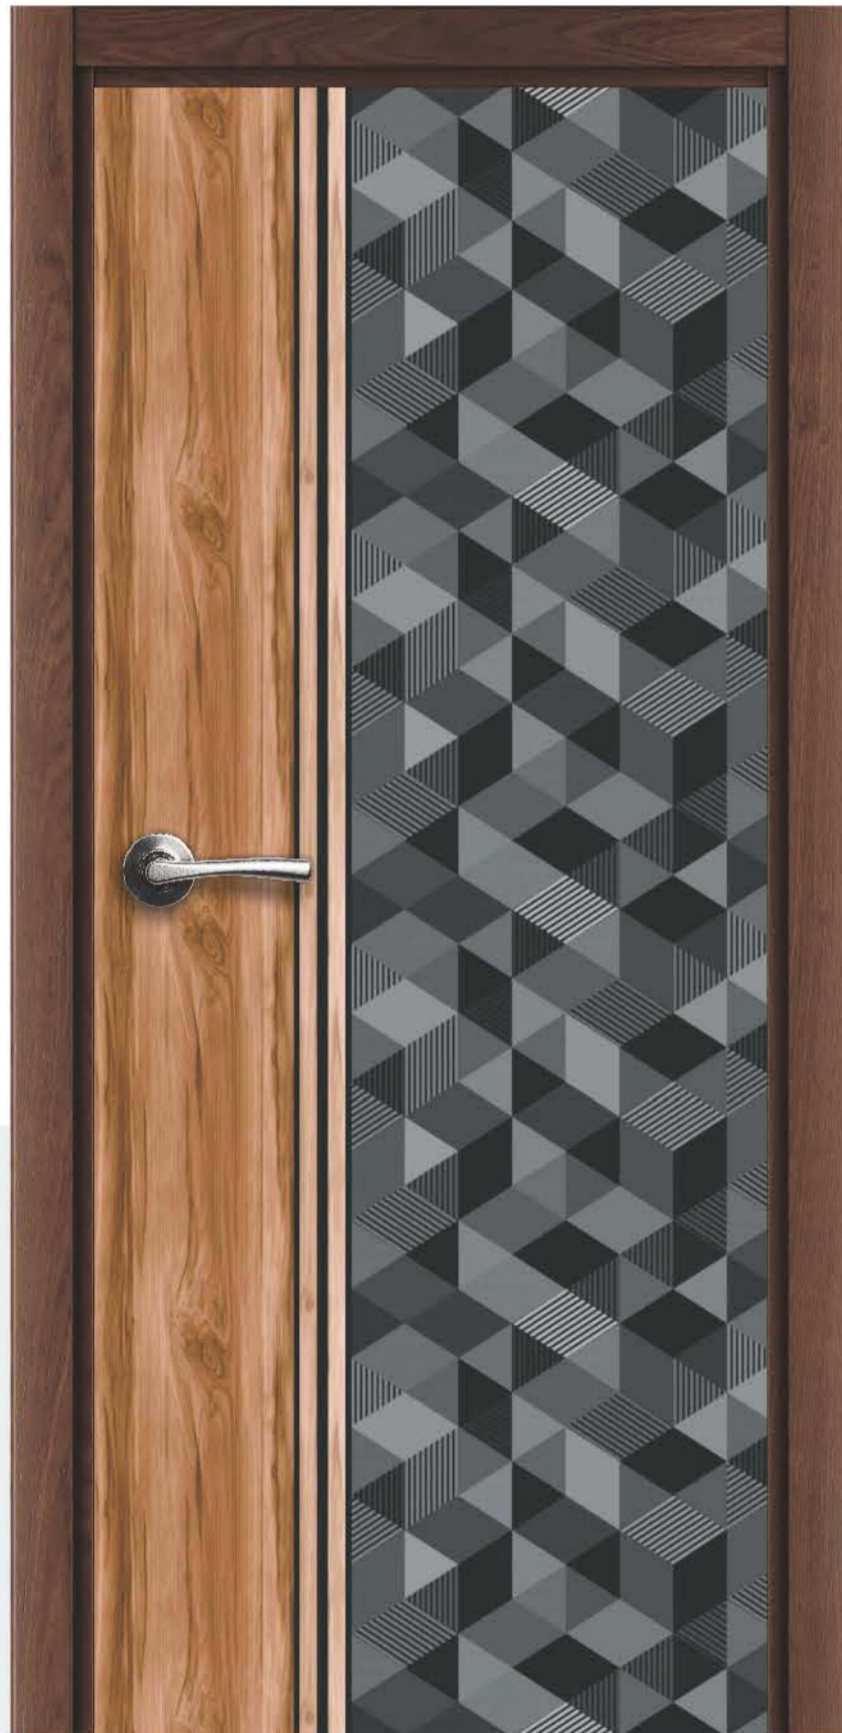

FEEL THE REAL EXPERIENCE

Accessories most distinguished piece of most distinguished interiors.

 **MAT-189**

AVAILABLE SIZE: 7FT. X 3.25FT.

 **MAT-188**

AVAILABLE SIZE: 7FT. X 3.25FT.

 **MAT-183**

AVAILABLE SIZE: 7FT. X 3.25FT.

 **MAT-184**

AVAILABLE SIZE: 7FT. X 3.25FT.

Natural appearance that discreetly blends and enhances the essential of natural of the spaces.

FEEL THE REAL

EXPERIENCE

 **MAT-179**

AVAILABLE SIZE: 7FT. X 3.25FT.

 **MAT-182**

AVAILABLE SIZE: 7FT. X 3.25FT.

 **MAT-191**

AVAILABLE SIZE: 7FT. X 3.25FT.

 **MAT-410**

AVAILABLE SIZE: 8FT. X 4FT.

FEEL THE REAL EXPERIENCE

Add more finesse and perfection to your spaces with our designs