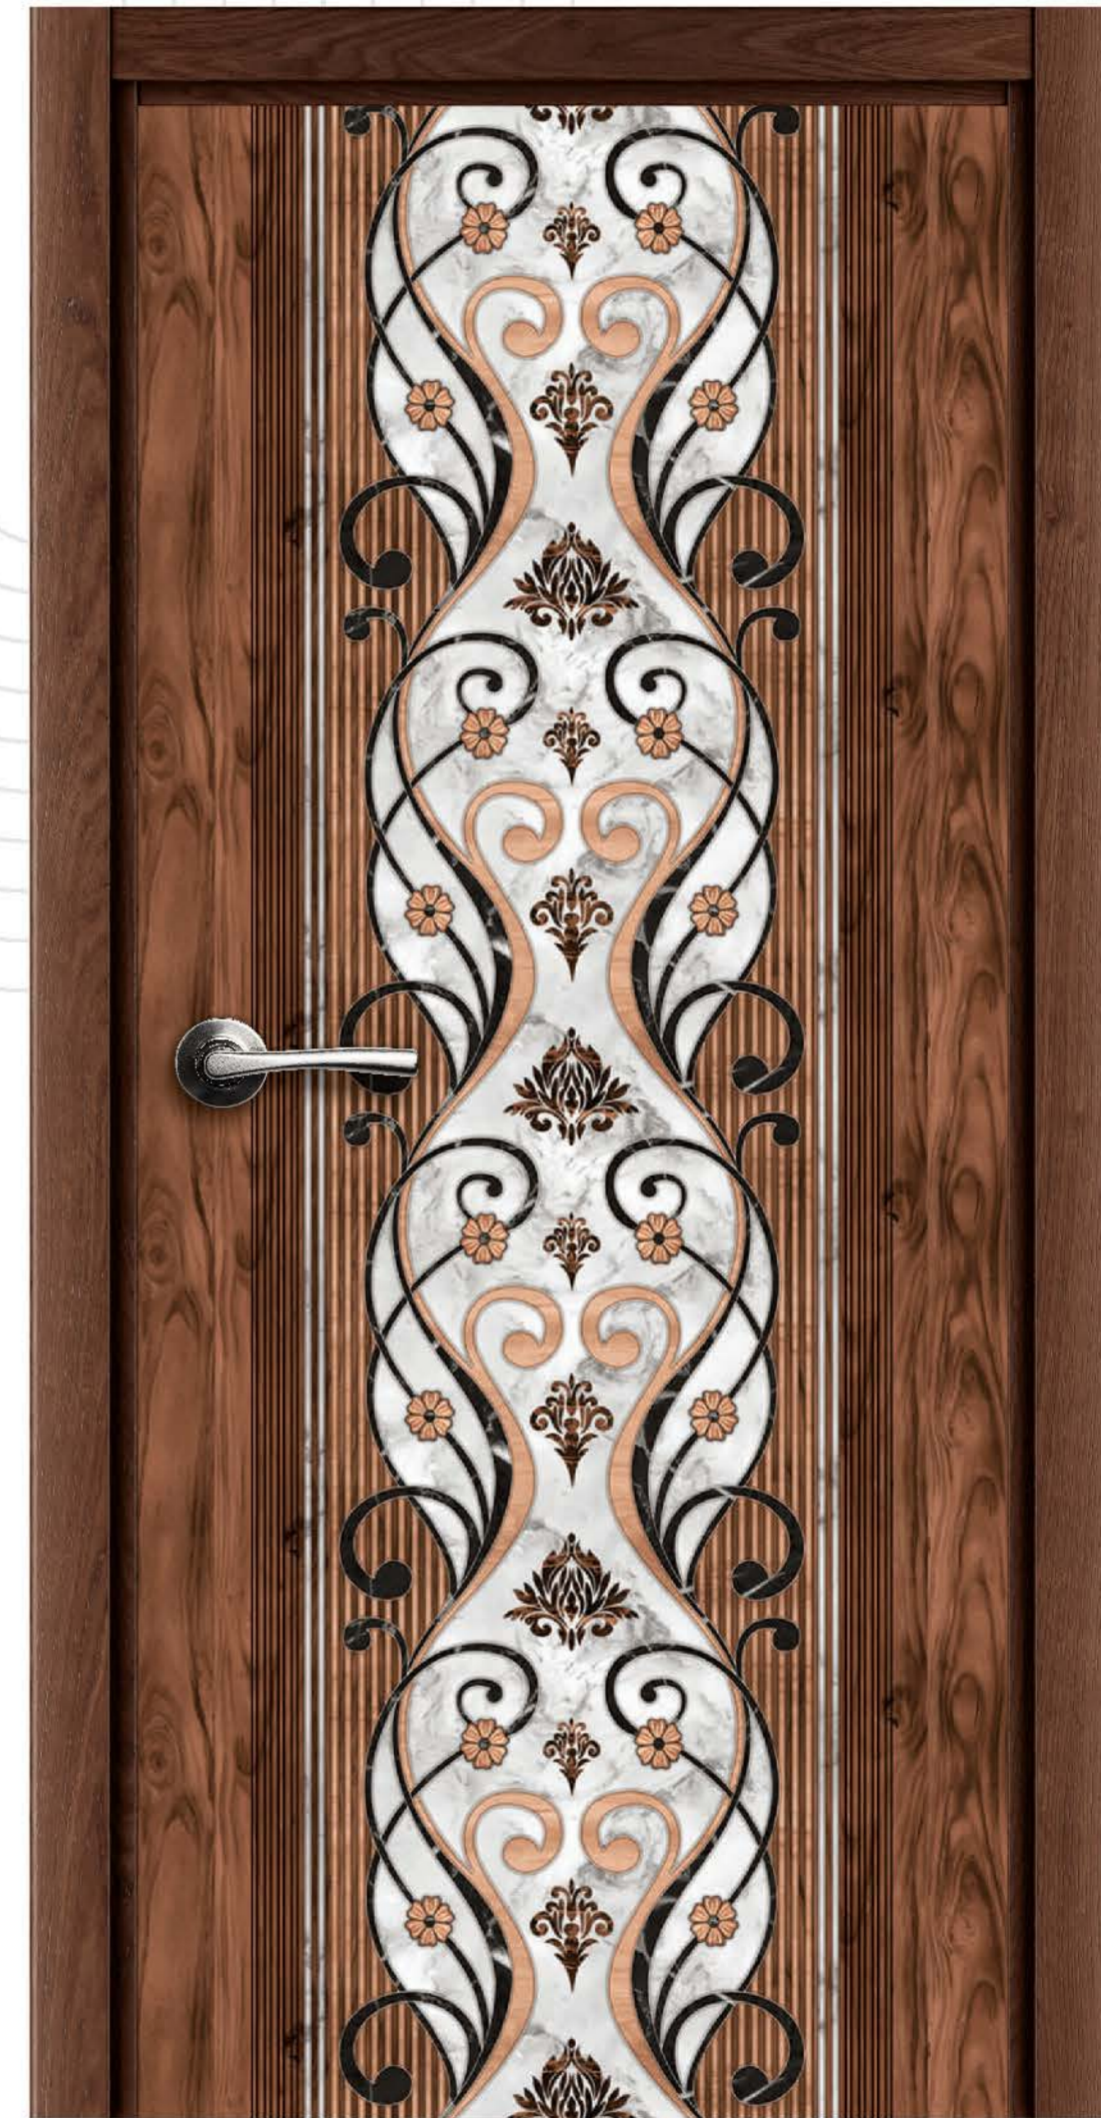

HI-GLOSS
DOOR SERIES

Generic®
EXOTIC DOOR