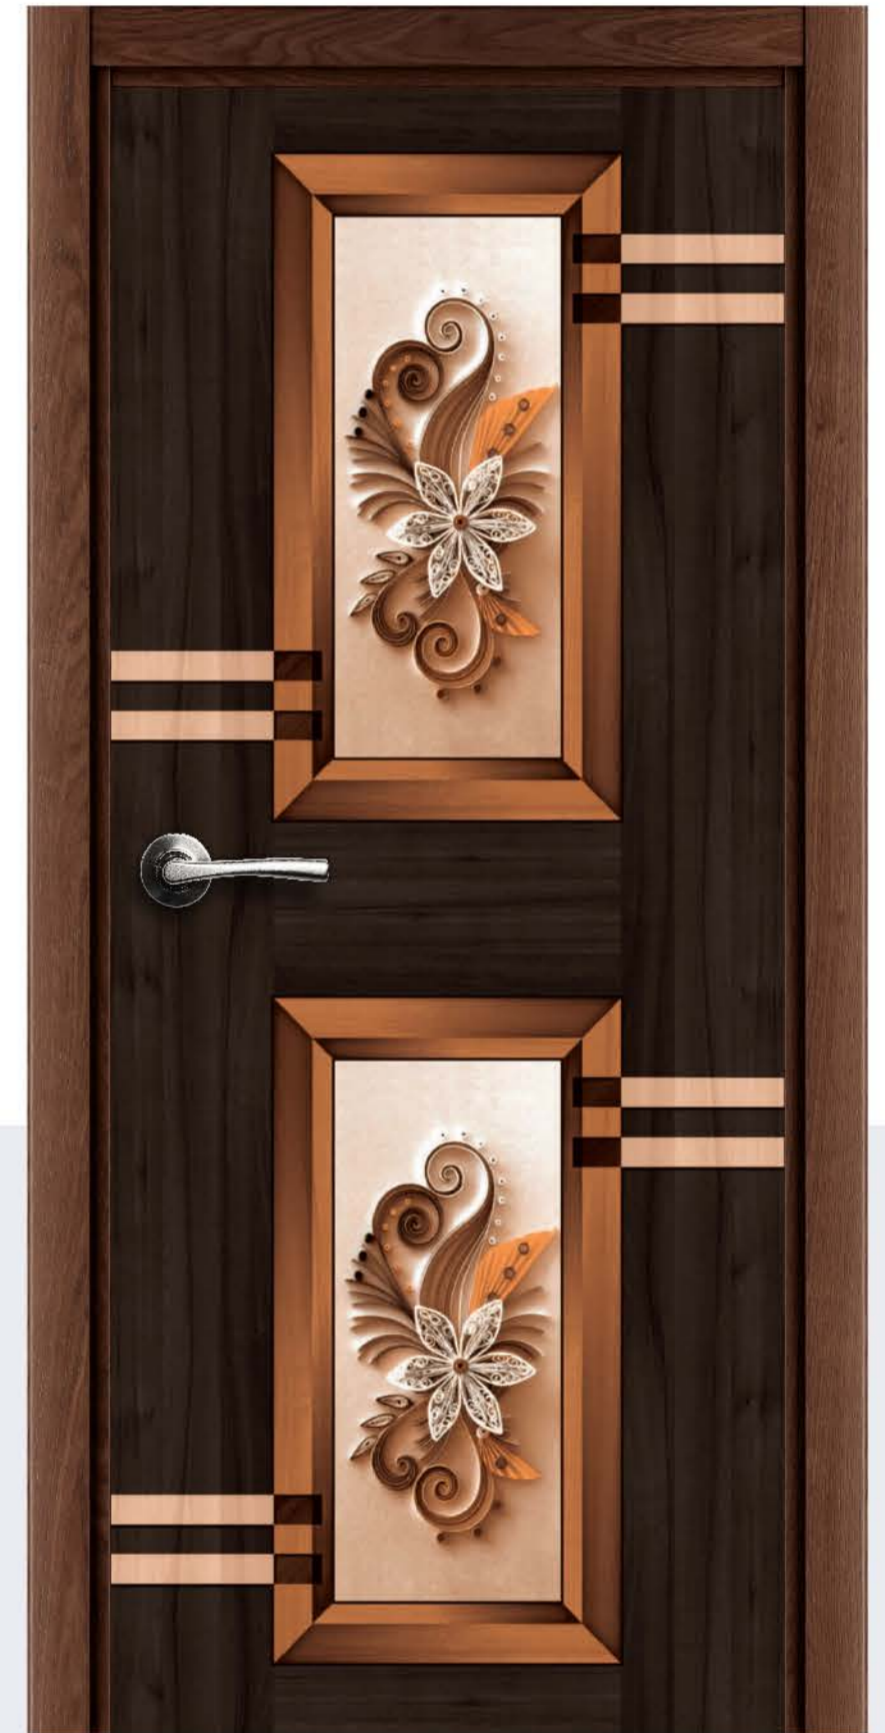

HI-GLOSS  
DOOR SERIES

Generic<sup>®</sup>  
EXOTIC DOOR

\*NOTE : ACTUAL COLOUR MAY VARY DUE TO PRINTING LIMITATIONS.

VERSATILE

 HG-613

AVAILABLE SIZE: 7FT. X 3.25FT.

FEEL THE REAL EXPERIENCE

Add more finesse and perfection to your spaces with our designs

 HG-611

AVAILABLE SIZE: 7FT. X 3.25FT.

 HG-612

AVAILABLE SIZE: 7FT. X 3.25FT.

 HG-1245

AVAILABLE SIZE: 7FT. X 3.25FT.

 HG-410

AVAILABLE SIZE: 7FT. X 3.25FT.

Decorate your spaces with our dazzling and distinct design.

FEEL THE REAL

EXPERIENCE

 HG-485

AVAILABLE SIZE: 7FT. X 3.25FT.

 HG-581

AVAILABLE SIZE: 7FT. X 3.25FT.

 HG-486