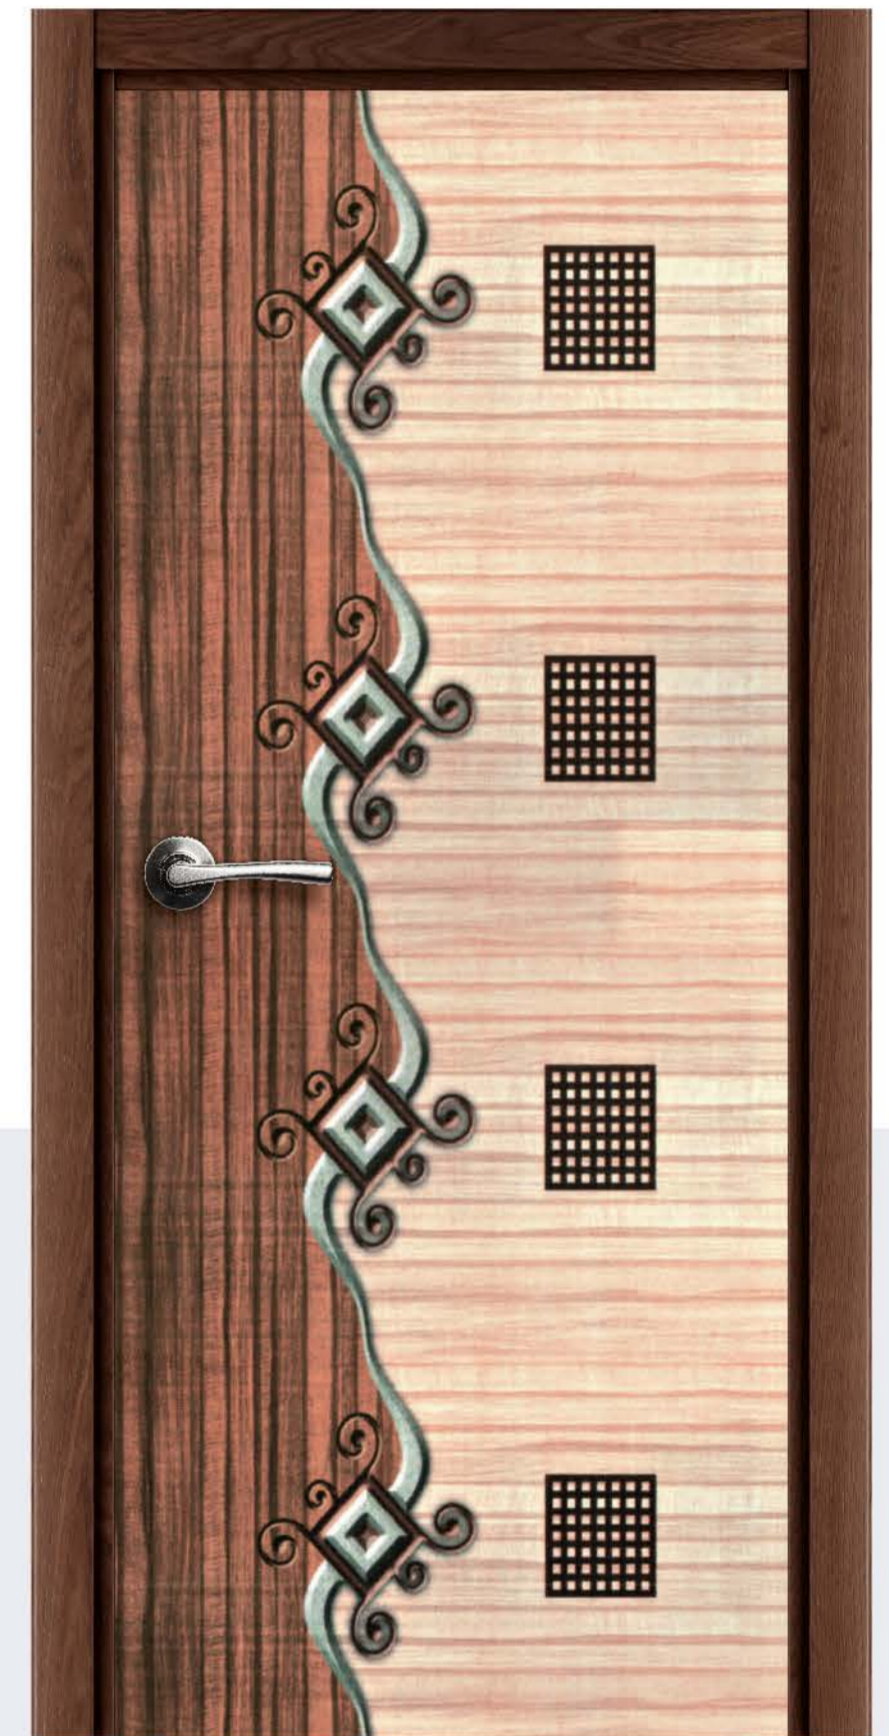

HI-GLOSS  
DOOR SERIES

Generic<sup>®</sup>  
EXOTIC DOOR

\*NOTE : ACTUAL COLOUR MAY VARY DUE TO PRINTING LIMITATIONS.

VERSATILE

 HG-613

AVAILABLE SIZE: 7FT. X 3.25FT.

FEEL THE REAL EXPERIENCE

Add more finesse and perfection to your spaces with our designs