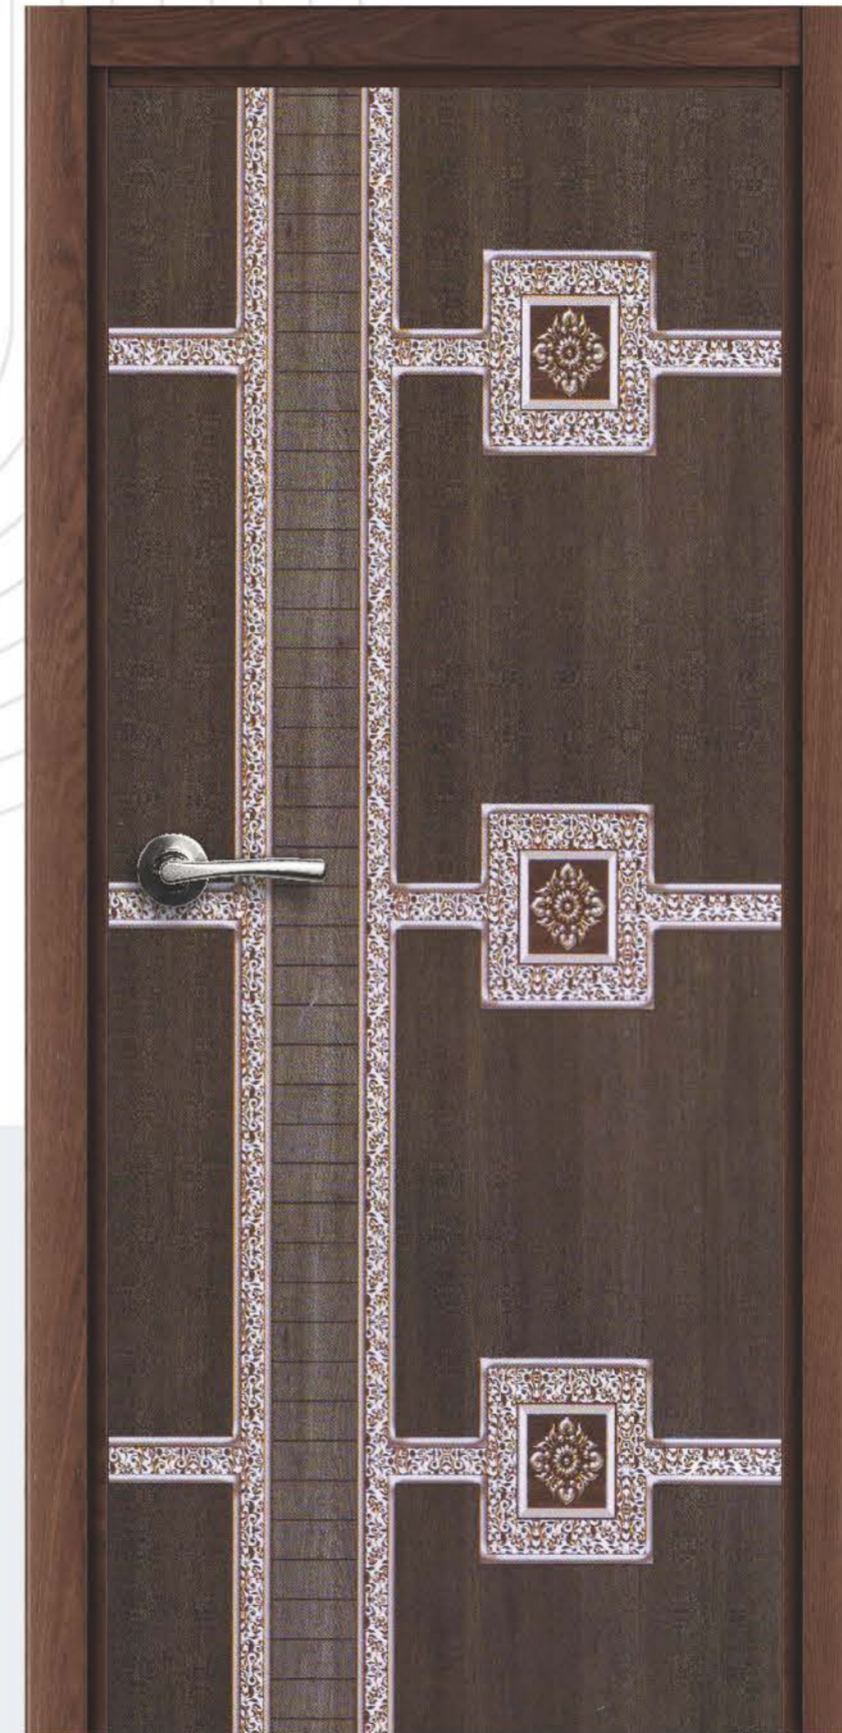

AVAILABLE SIZE: 7FT. X 3.25FT.

 **MAT-547**

AVAILABLE SIZE: 7FT. X 3.25FT.

 **MAT-546**

AVAILABLE SIZE: 7FT. X 3.25FT.

 **MAT-557**

AVAILABLE SIZE: 7FT. X 3.25FT.

FEEL THE REAL EXPERIENCE

Accessories most distinguished piece of most distinguished interiors.

 **MAT-560**

AVAILABLE SIZE: 7FT. X 3.25FT.

 **MAT-562**

AVAILABLE SIZE: 7FT. X 3.25FT.

 **MAT-563**

AVAILABLE SIZE: 7FT. X 3.25FT.

 **MAT-564**

AVAILABLE SIZE: 7FT. X 3.25FT.

\*NOTE : ACTUAL COLOUR MAY VARY DUE TO PRINTING LIMITATIONS.

Natural appearance that discreetly blends and enhances the essential of natural of the spaces.

FEEL THE REAL EXPERIENCE