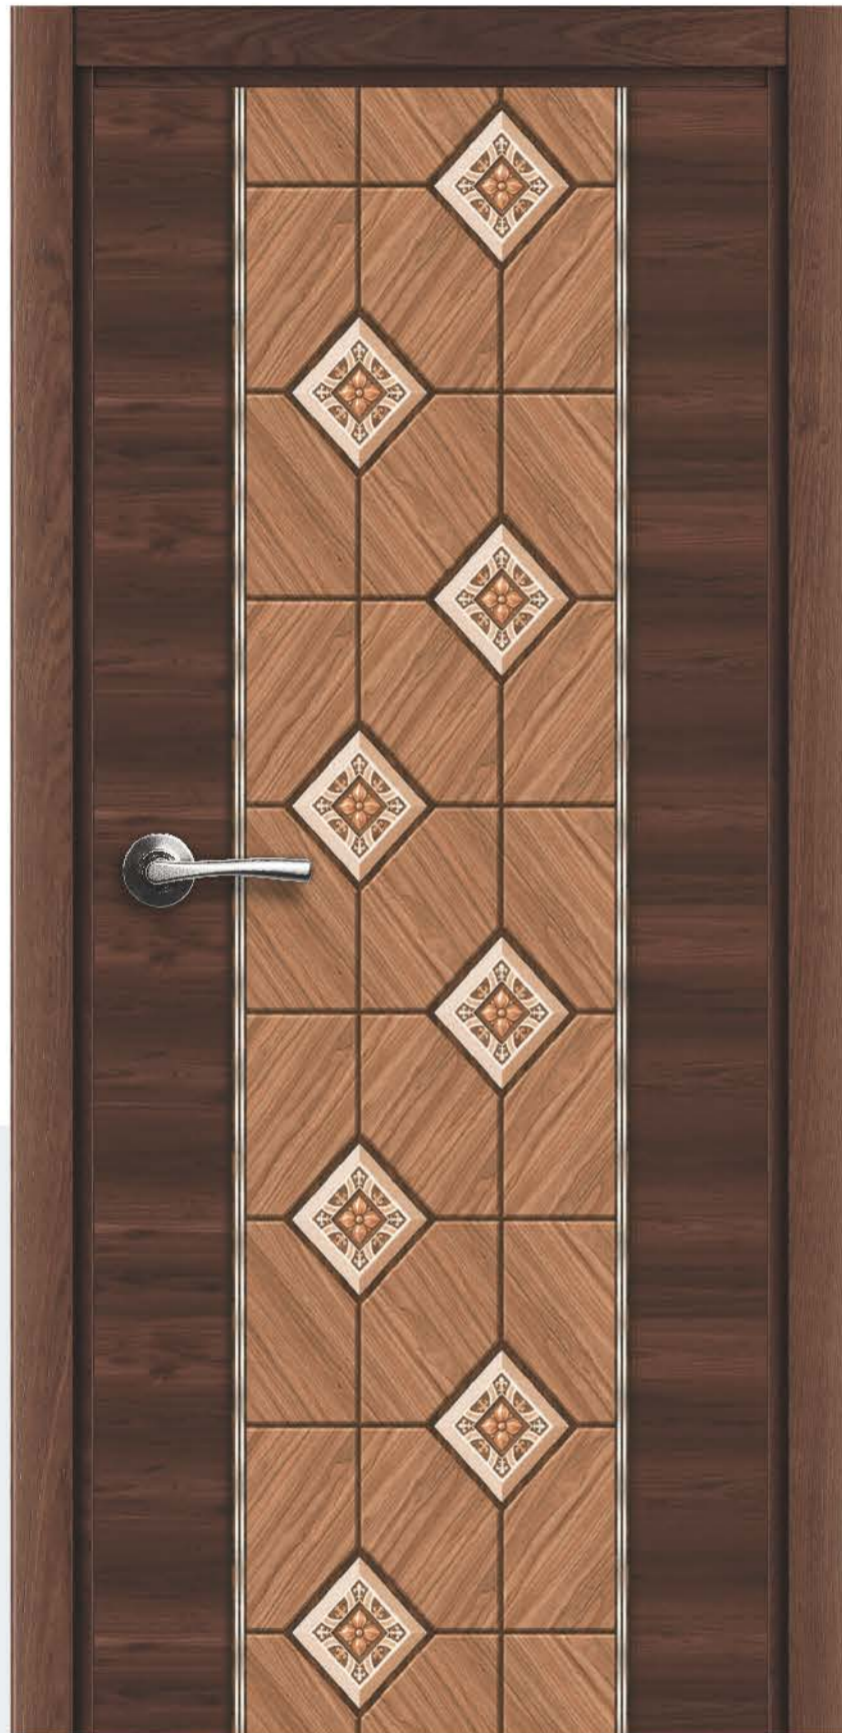

 **MAT-615**

AVAILABLE SIZE: 7FT. X 3.25FT. & 8FT. X 4FT.

Decorate your spaces with our dazzling and distinct design.

FEEL THE REAL

EXPERIENCE

 **MAT-687**

AVAILABLE SIZE: 7FT. X 3.25FT. & 8FT. X 4FT.

 **MAT-686**

AVAILABLE SIZE: 7FT. X 3.25FT. & 8FT. X 4FT.

 **MAT-690**

AVAILABLE SIZE: 7FT. X 3.25FT. & 8FT. X 4FT.

 **MAT-190**

AVAILABLE SIZE: 7FT. X 3.25FT.

\*NOTE : ACTUAL COLOUR MAY VARY DUE TO PRINTING LIMITATIONS.