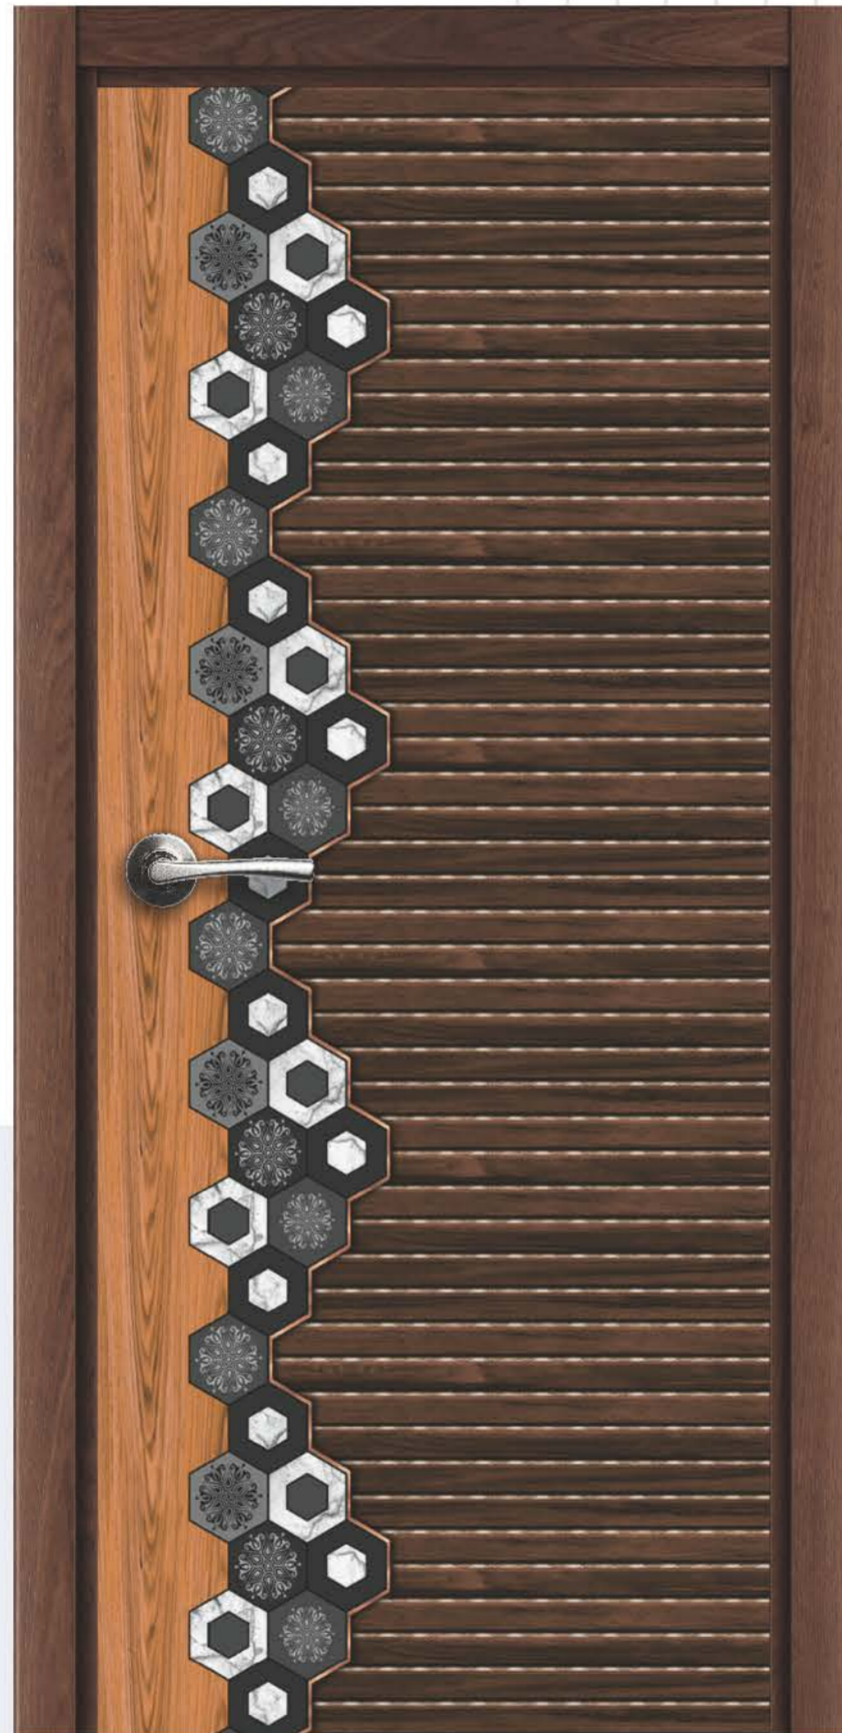

FEEL THE REAL EXPERIENCE

Add more finesse and perfection to your spaces with our designs

AVAILABLE SIZE: 7FT. X 3.25FT.

MAT-689

AVAILABLE SIZE: 7FT. X 3.25FT. & 8FT. X 4FT.

AVAILABLE SIZE: 7FT. X 3.25FT. & 8FT. X 4FT.

AVAILABLE SIZE: 7FT. X 3.25FT. & 8FT. X 4FT.