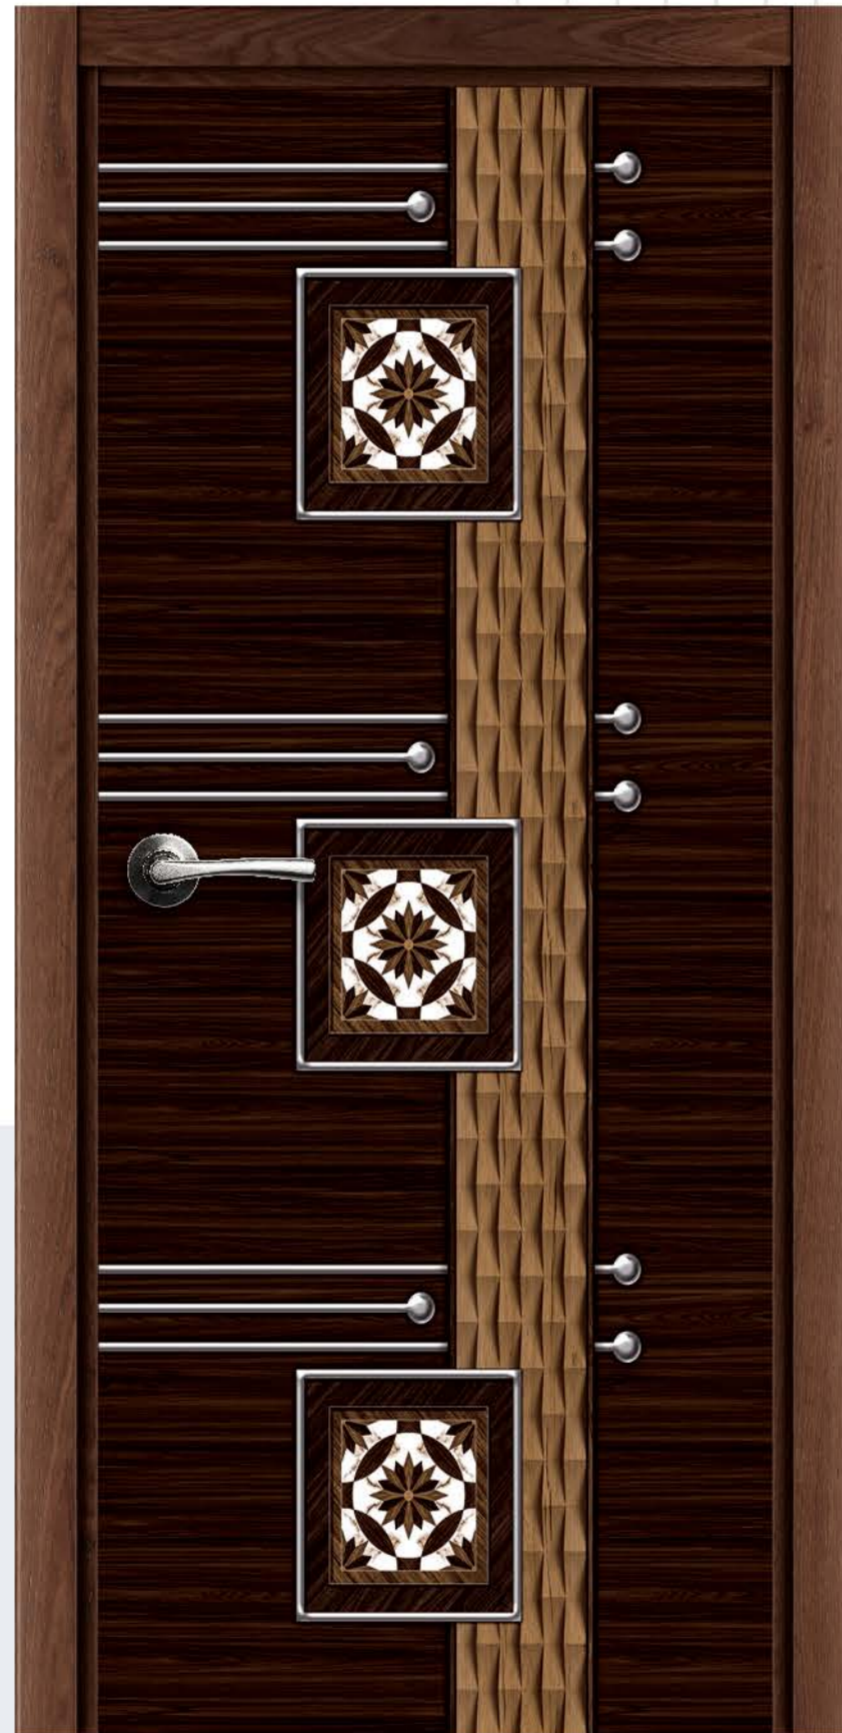

TEXTURE  
DOOR SERIES

Generic<sup>®</sup>  
EXOTIC DOOR

\*NOTE : ACTUAL COLOUR MAY VARY DUE TO PRINTING LIMITATIONS.

ENHANCEMENT

SQ-656

AVAILABLE SIZE: 7FT. X 3.25FT.

FEEL THE REAL EXPERIENCE

Add more finesse and perfection to your spaces with our designs